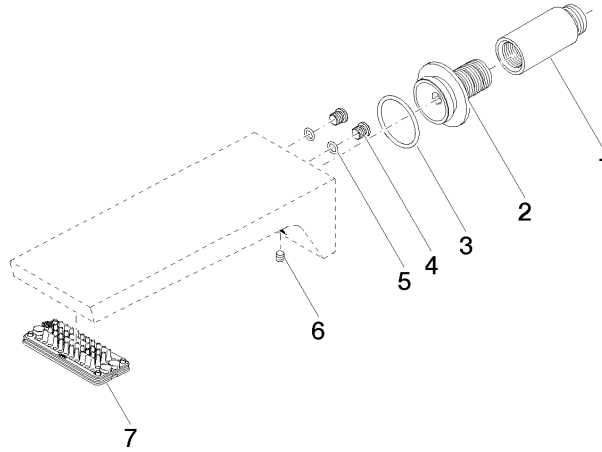

CL.1 Bath spout for wall mounting - Brushed Dark Platinum

CL.1

13 801 705

- 205mm projection
- rectangular spray pattern with 55 individual jets
- hole diameter 37 mm
- 1/2" connection
- plug-link mounting
- max. flow 24.6 l/min at 3 bar flow pressure

- Concealed wall elbow -** 35 085 970 90
- max. recess depth 163 mm
 - min. recess depth 90 mm

13 801 705

mm [inches]

Flow rate chart

Certificates

WRAS_1512012. LGA_28683. IAPMO_4976 (4).

13 801 705

Spare parts list

No.	Item Number	Name	Quantity used	Delivery time
1	09 24 03 081 10 90	extension	1	2
2	09 24 03 180 90	nipple	1	2
3	09 14 10 119 90	seal	1	2
4	09 31 20 027 10-00	plug	2	10
5	09 14 10 132 90	seal	2	2
6	90 31 11 004 00 90	pin	1	2
7	90 11 02 299 00 90	aerator	1	2