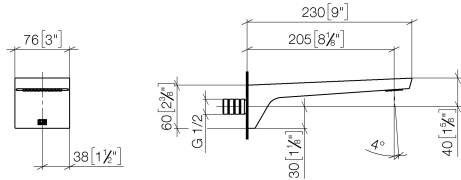

CL.1 Bath spout for wall mounting - Brushed Dark Platinum

CL.1

13 801 705

- 205mm projection
- rectangular spray pattern with 55 individual jets
- hole diameter 37 mm
- 1/2" connection
- plug-link mounting
- max. flow 24.6 l/min at 3 bar flow pressure

- Concealed wall elbow -** 35 085 970 90
- max. recess depth 163 mm
 - min. recess depth 90 mm

13 801 705

mm [inches]

Flow rate chart

Certificates

WRAS_1512012. LGA_28683. IAPMO_4976 (4).

13 801 705

Spare parts list

No.	Item Number	Name	Quantity used	Delivery time
1	09 24 03 081 10 90	extension	1	2
2	09 24 03 180 90	nipple	1	2
3	09 14 10 119 90	seal	1	2
4	09 31 20 027 10-00	plug	2	10
5	09 14 10 132 90	seal	2	2
6	90 31 11 004 00 90	pin	1	2
7	90 11 02 299 00 90	aerator	1	2